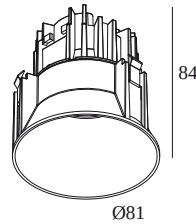

## DEEP RINGO TRIMLESS LED 92733

202 144 811 922 B

AVAILABLE IN

**BLACK** 202 144 811 922 B  
**BRUSHED ALU** 202 144 811 922 BRA  
**BRUSHED ANTHRACITE** 202 144 811 922 BRAT  
**BRUSHED BROWN BRONZE** 202 144 811 922 BRBB  
**BRUSHED COPPER** 202 144 811 922 BRCU  
**BRUSHED GOLD** 202 144 811 922 BRG  
**BRUSHED OLD BRONZE** 202 144 811 922 BROB  
**CREAM** 202 144 811 922 CR  
**FLEMISH BRONZE** 202 144 811 922 FBR  
**FLEMISH GOLD** 202 144 811 922 FG  
**GOLD COLOURED** 202 144 811 922 GC  
**PIANO BLACK** 202 144 811 922 PB  
**WHITE** 202 144 811 922 W

### General info

<b>LOCATION</b>	indoor
<b>INSTALLATION</b>	Ceiling Recessed
<b>CUTOUT SHAPE/SIZE (MM)</b>	round - Ø KIT
<b>RECESSED DEPTH (MM)</b>	95
<b>INGRESS PROTECTION</b>	IP20
<b>WEIGHT (KG)</b>	0.3
<b>ADJUSTABILITY</b>	non adjustable
<b>INFORMATION</b>	REFLECTOR FL-33° EXCL.LED POWER SUPPLY 350-500mA-DC